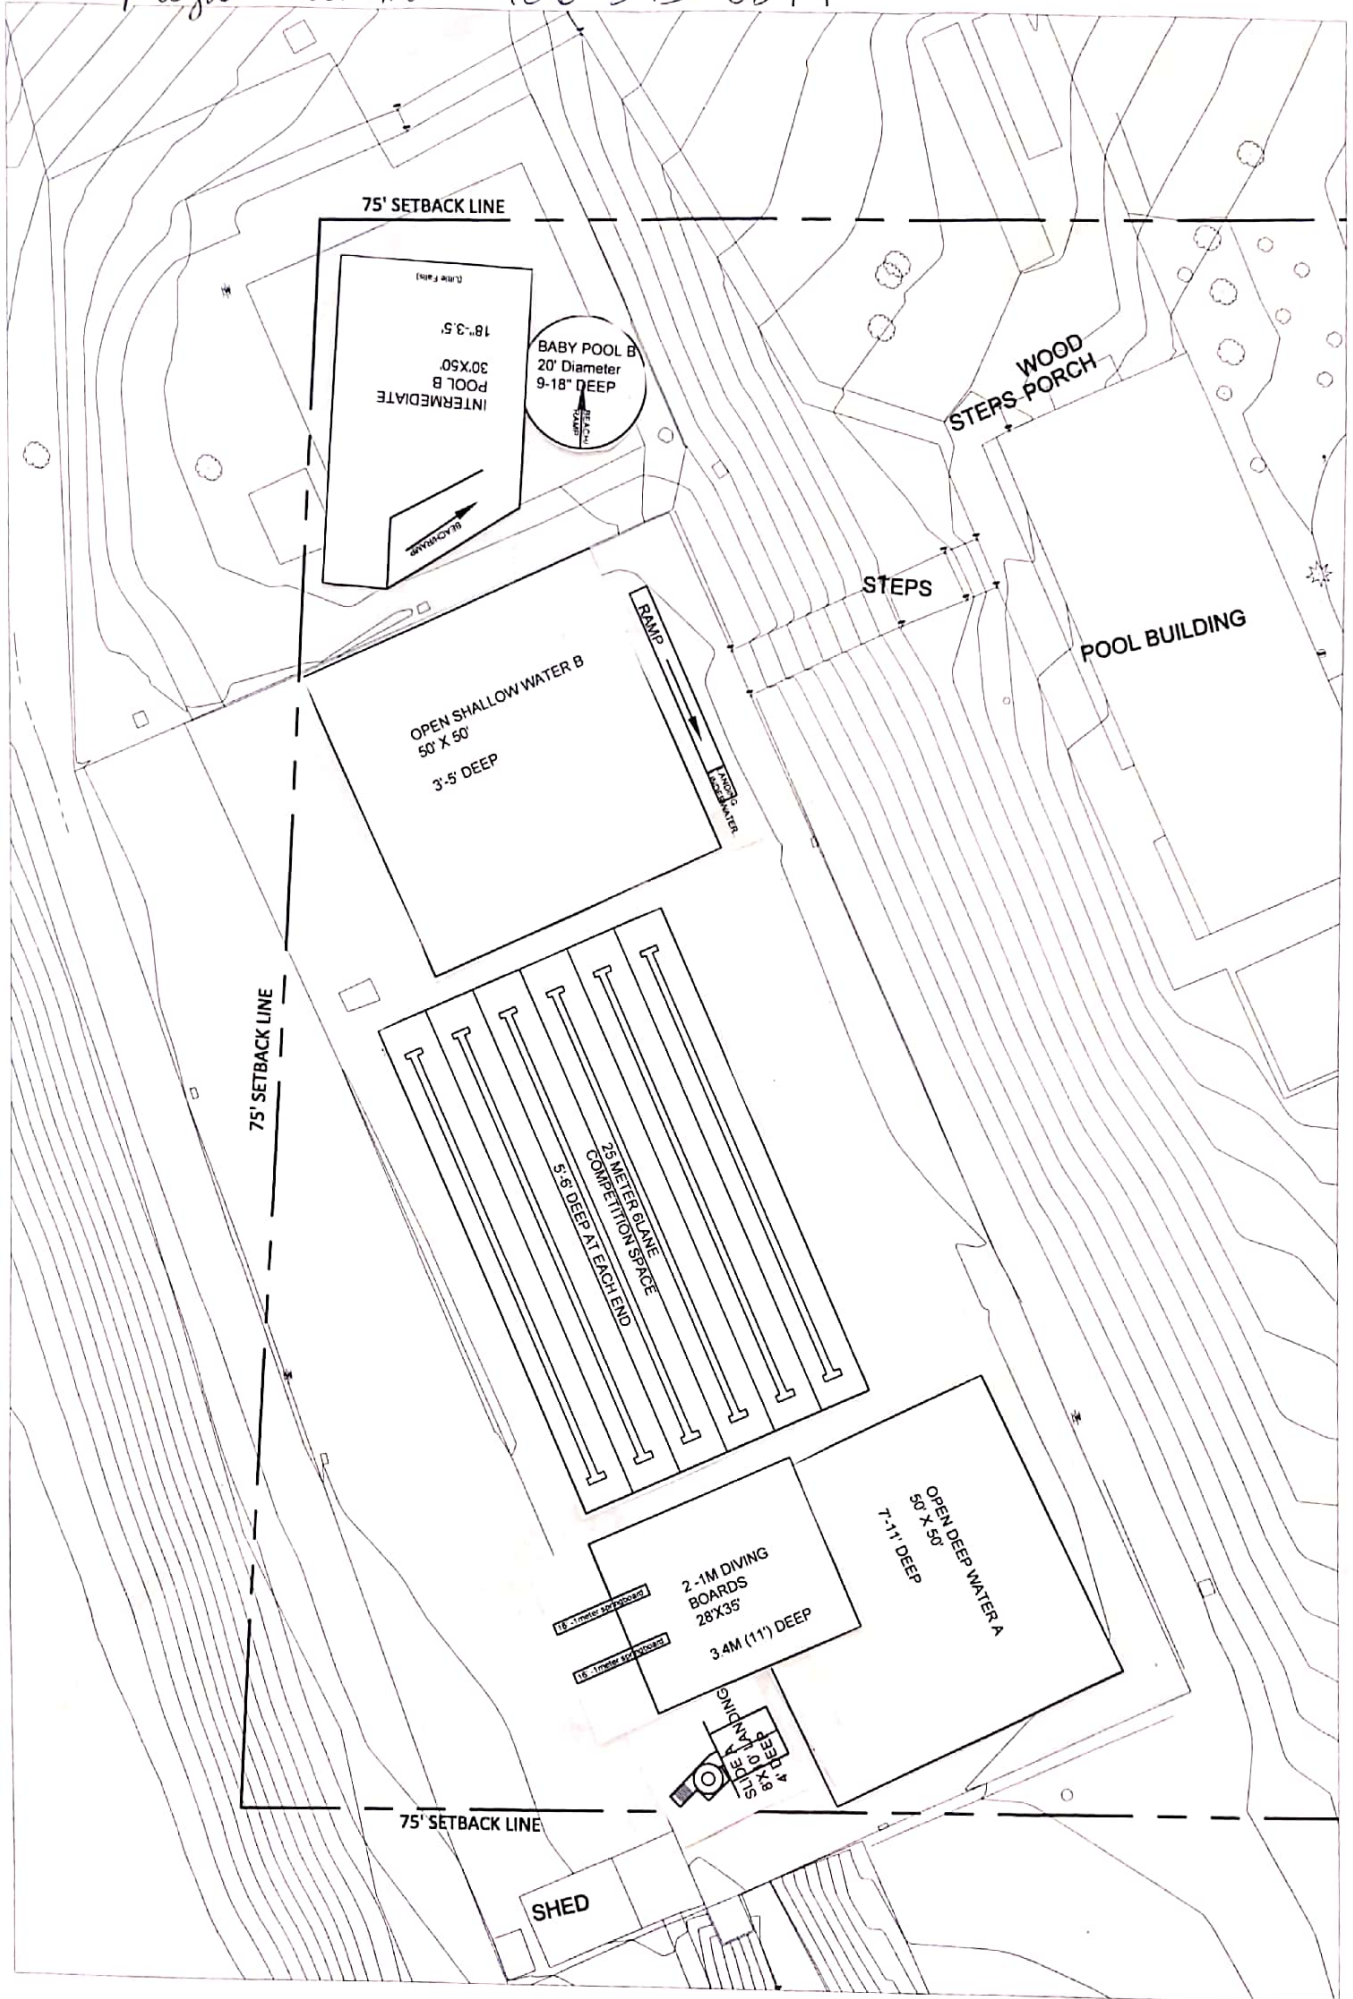

Megan Tarvin 786-395-0217