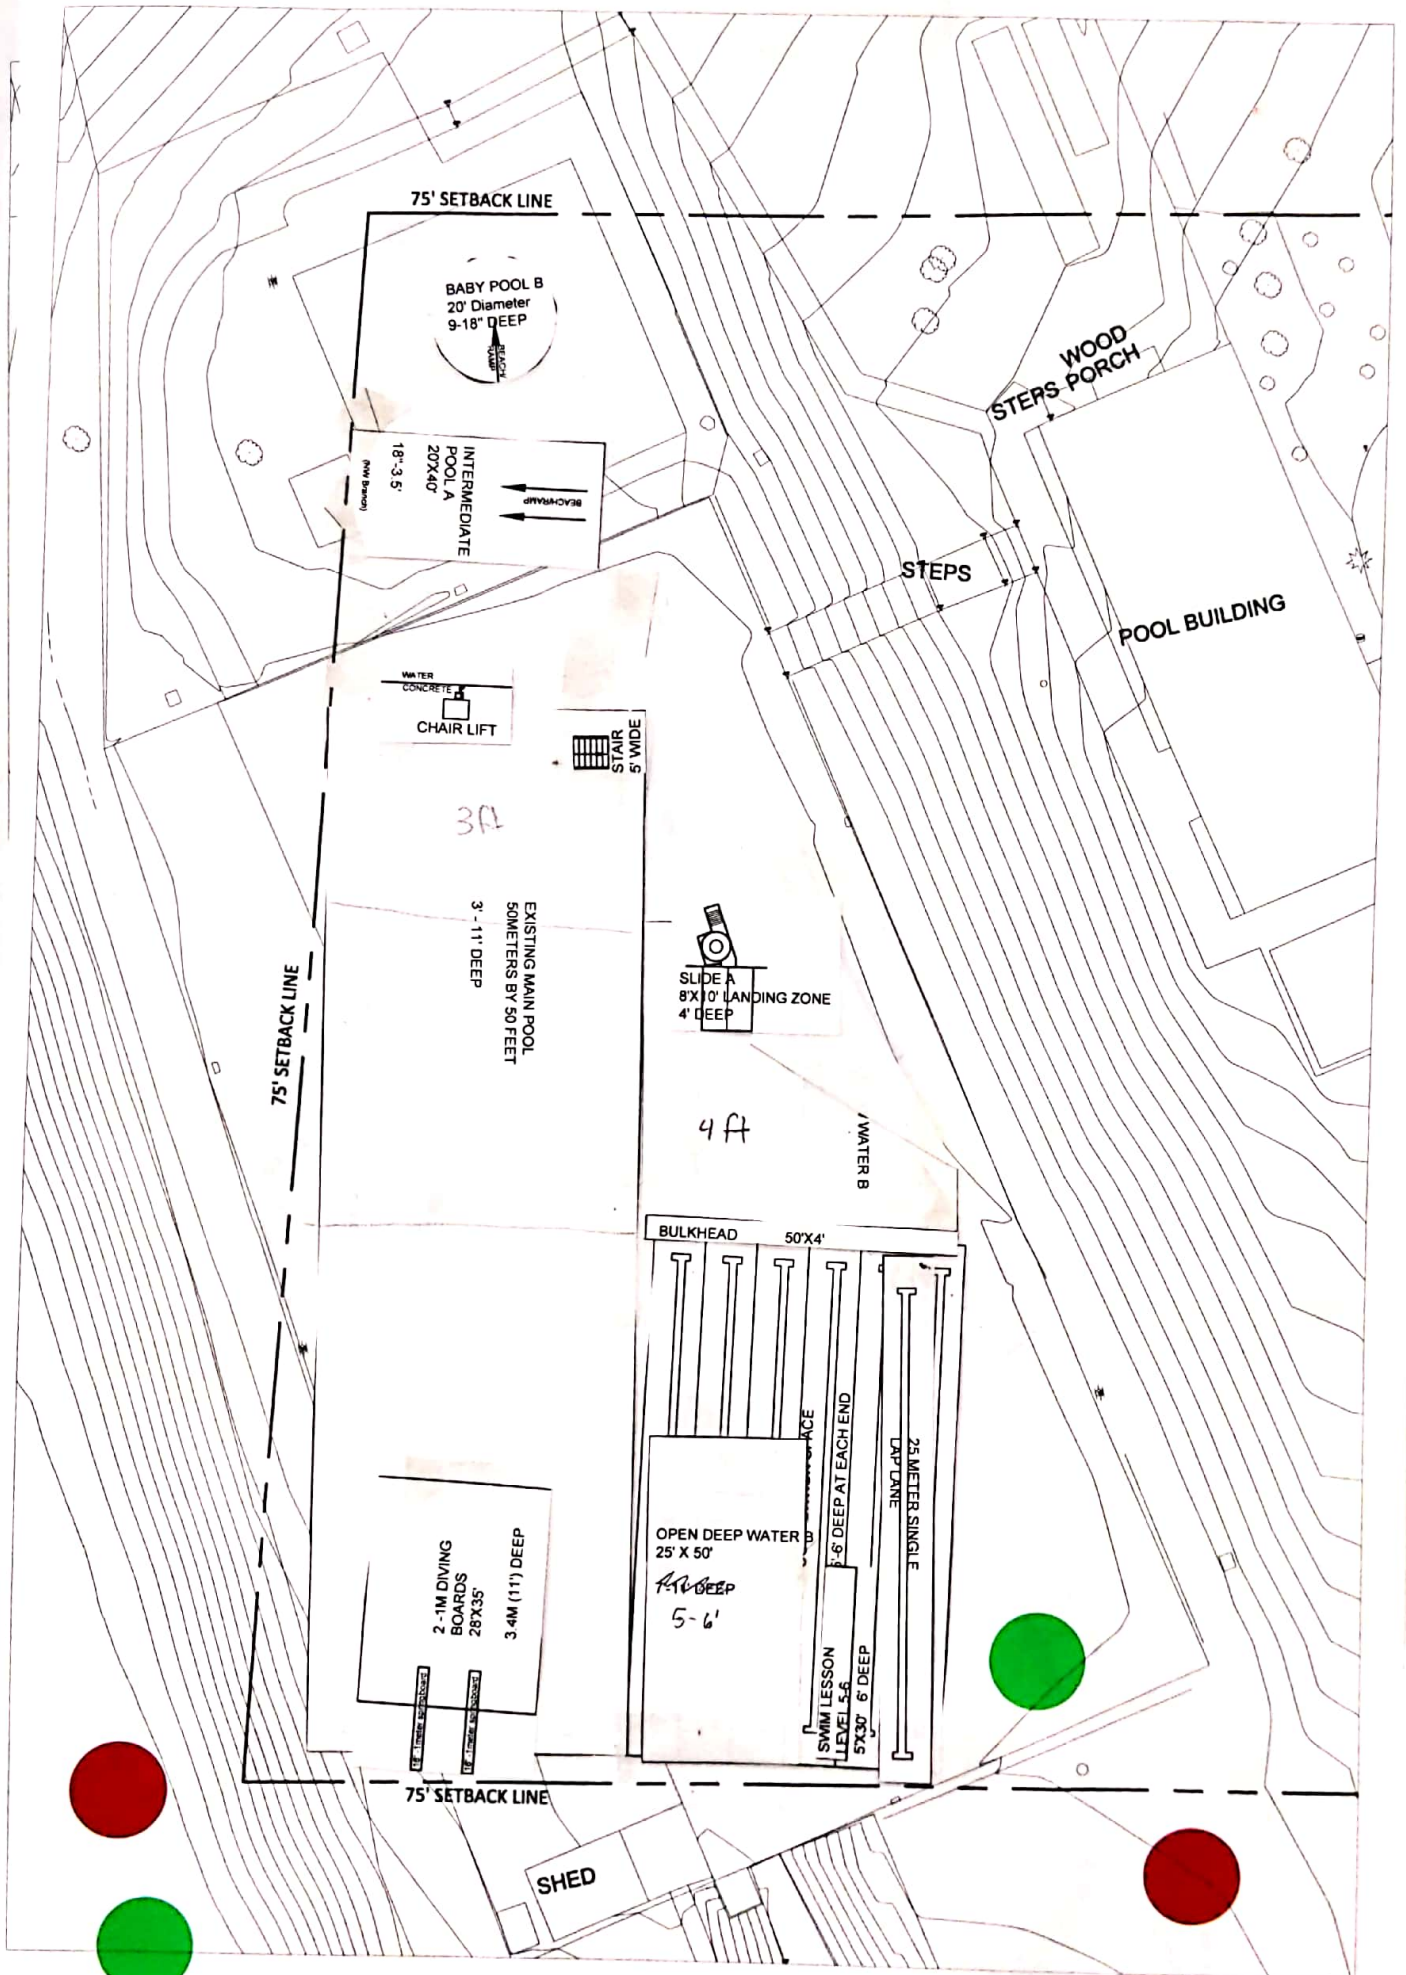

## **XL Pools**

Nicola and Morgan White

Kristy Maddux  
301 304 6189

Snacks  
Snacks

Emily Palus

The Sweets (Teamsweet @ moc.com)

*Center of this*