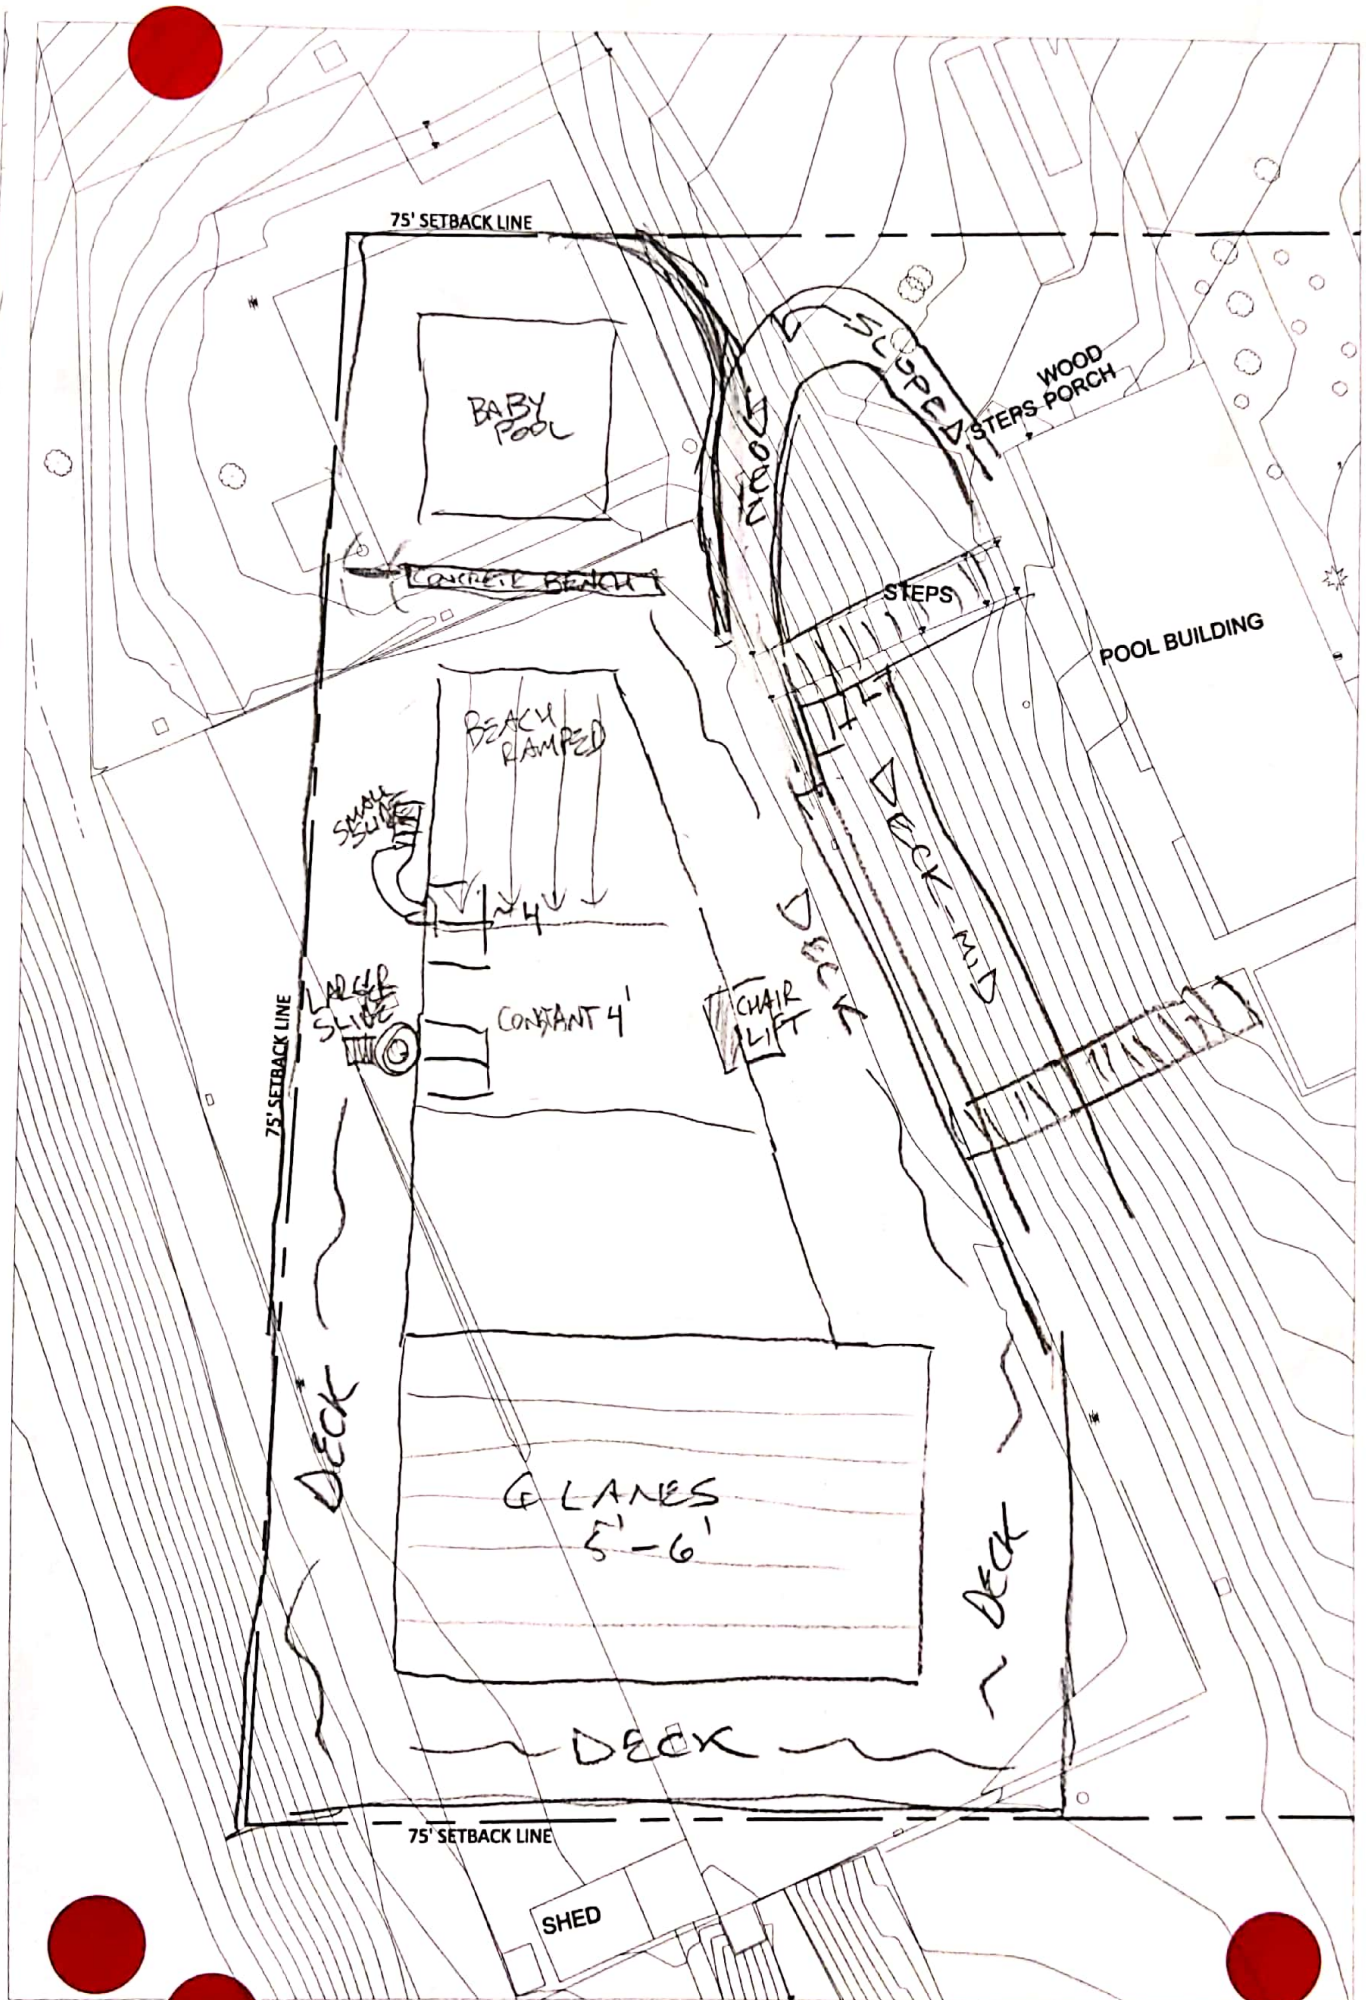

## **XL Pools**

Nicola and Morgan White

Kristy Maddux  
301 304 6189

Snacks  
Snacks

Emily Palus

The Sweets (Teamsweet @ moc.com)

*Center of this*