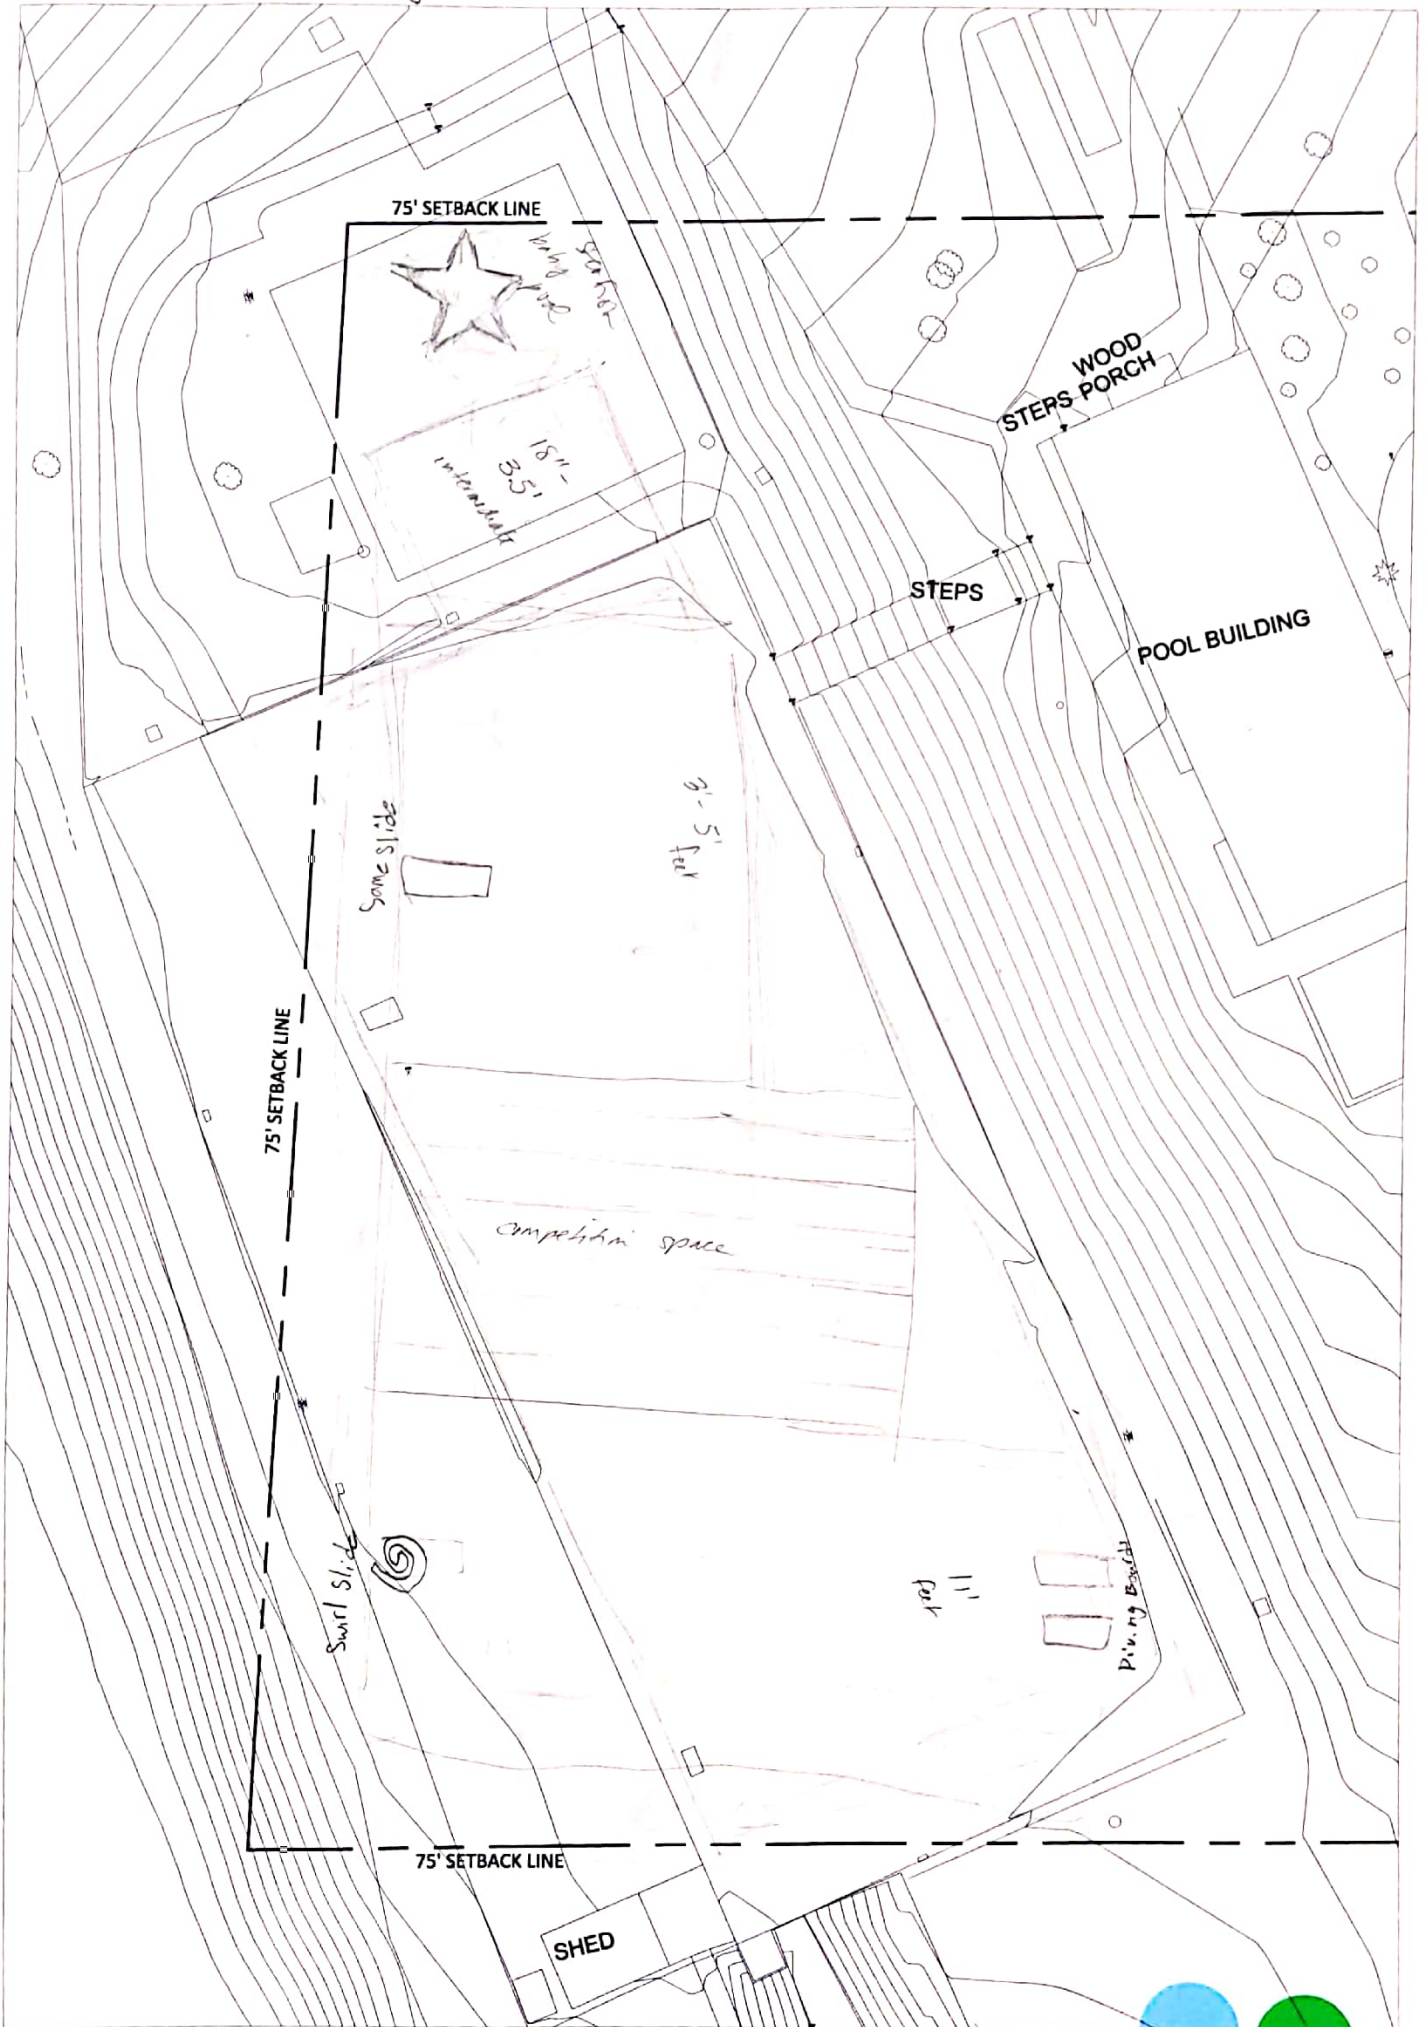

## **XL Pools**

Nicola and Morgan White

Kristy Maddux  
301 304 6189

Snacks  
Snacks

Emily Palus

The Sweets (Teamsweet @ moc.com)

*Center of this*